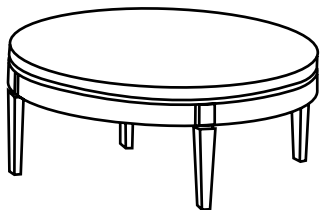

Quaker Furniture is your company to trust.

LOLA COLLECTION

	SEAT HEIGHT	ARM HEIGHT	W	D	H	INTERIOR WIDTH	INTERIOR DEPTH	SHIP WEIGHT	FABRIC YDG						
LOLA 5610-11 Chair Lounge Seating	19.00	–	28.00	30.00	32.00	22.00	20.00	55.00	4.90						
	TABLET ARM:		–	–	–										
	COM/COL	1	2	3	4	5	6	7	8	9	10	11	12	13	14
	1590	1690	1760	1860	1925	1995	2060	2130	2260	2395	2530	2800	2935	3070	3405
	CAL 133	POWER													
	295	–													
	WOOD: MAPLE														

LOLA 5630-11 Arm Chair Lounge Seating	19.00	25.00	28.00	30.00	32.00	22.00	20.00	55.00	4.90						
	TABLET ARM:		–	–	–										
	COM/COL	1	2	3	4	5	6	7	8	9	10	11	12	13	14
	1630	1730	1800	1900	1965	2035	2100	2165	2300	2435	2570	2840	2975	3110	3445
	CAL 133	POWER													
	300	–													
	WOOD: MAPLE														

LOLA 5631-11 Arm Loveseat Lounge Seating	19.00	25.00	50.00	30.00	32.00	44.00	20.00	90.00	6.60						
	TABLET ARM:		–	–	–										
	COM/COL	1	2	3	4	5	6	7	8	9	10	11	12	13	14
	2180	2365	2485	2670	2795	2920	3000	3085	3255	3420	3590	3925	4095	4260	4680
	CAL 133	POWER													
	400	–													
	WOOD: MAPLE														

*all measurements in inches, pounds, and USD (except for fabric = yards)

LOLA COLLECTION

	SEAT HEIGHT	ARM HEIGHT	W	D	H	INTERIOR WIDTH	INTERIOR DEPTH	SHIP WEIGHT	FABRIC YDG
LOLA 5650-20 Cocktail Table Tables	-	-	-	36.00	17.00	-	-	50.00	-
	TABLET ARM:		-	-	-				
	PRICE								
	1385								
	CAL 133	POWER	DIAMETER:		36.00				
	-	325	HEIGHT:		17.00				
	WOOD: MAPLE		LAMINATE TOP: #5650-27						